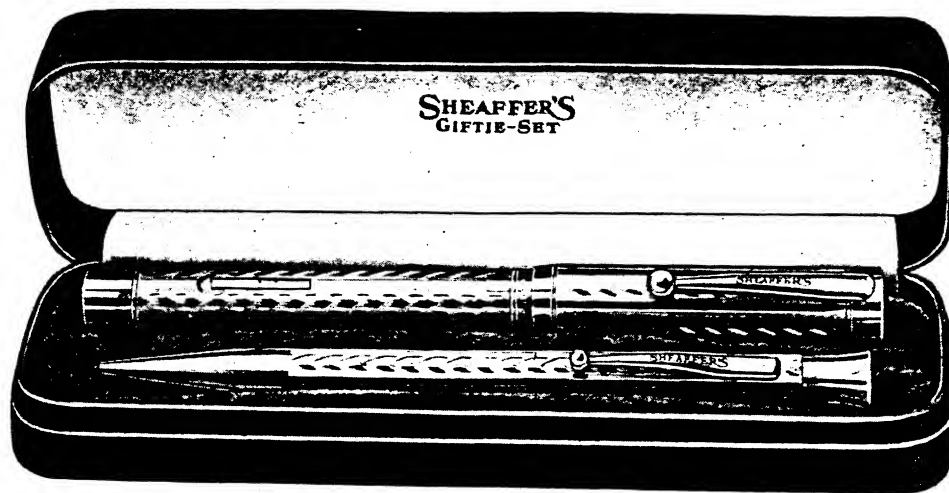

Sheaffer's Giftie Sets

Regular length—pen five inches, pencil five inches

Set No.	Pcl. No.	Pcl. Price	Pen No.	Pen Price	Set Price
C5—CD	Yellow Gold Filled	$ 4.00	36DC—Yellow Gold Filled	$ 9.50	$13.50
G5—GD	Green Gold Filled	5.00	38DC—Green Gold Filled	11.00	16.00
*D5—DD	Solid Green Gold	18.00	366DC—Solid Green Gold	35.00	50.00